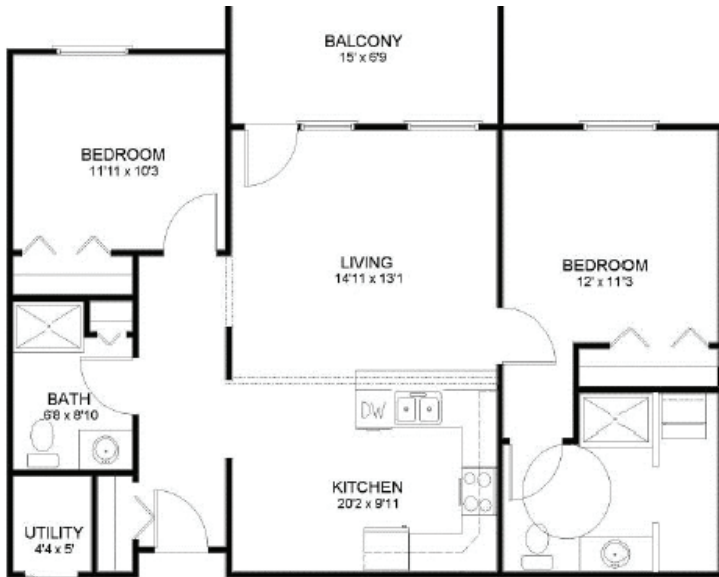

### Stavanger: 1255 sq. ft.

Entry fee: \$166,429 Monthly fee: \$1,355.16  
Rent Add'l: \$693

Unit #: 101, 103, 105, 111, 201, 122, 201, 203, 205, 211, 220, 222

### Lillehammer: 1164 sq. ft.

Entry fee: \$154,362 Monthly fee: \$1,312.16

Rent Add'l: \$643 Unit #: 113, 116, 213, 216