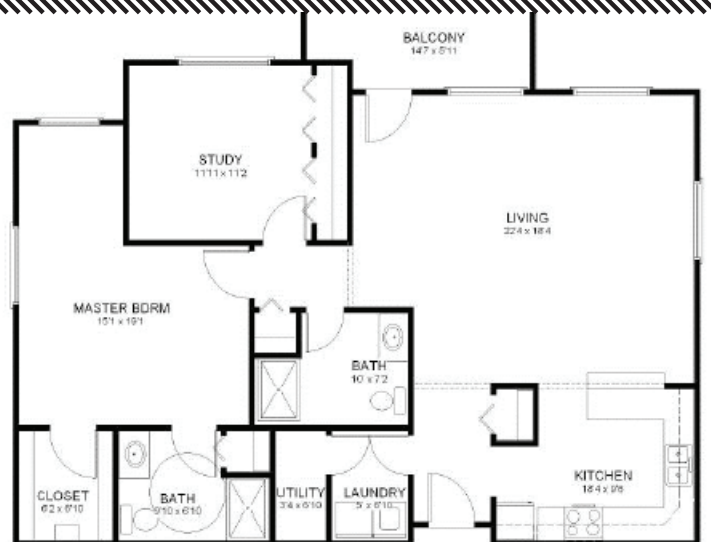

## Vennehjem

**Oslo North or South: 1589 sq. ft.** Entry fee: \$210,722 Monthly fee: \$1,590.29 Rent Add'l: \$878  
Unit #: 118, 218, 107, 207

**Voss: 1429 sq. ft.**  
Entry fee: \$189,504 Monthly fee: \$1,545.52  
Rent Add'l: \$790 Unit #: 115, 212, 215

**Aalesund: 1364 sq. ft.**  
Entry fee: \$180,884 Monthly fee: \$1,442.35  
Rent Add'l: \$754 Unit #: 17, 23, 117, 123, 217, 223

**Bergen: 1364 sq. ft.**  
Entry fee: \$180,884 Monthly fee: \$1,442.35  
Rent Add'l: \$754 Unit #: 24, 106, 124, 206, 224

**Telemark: 1345 sq. ft.**  
Entry fee: \$178,364 Monthly fee: \$1,426.38  
Rent Add'l: \$743 Unit #: 102, 104, 202, 204