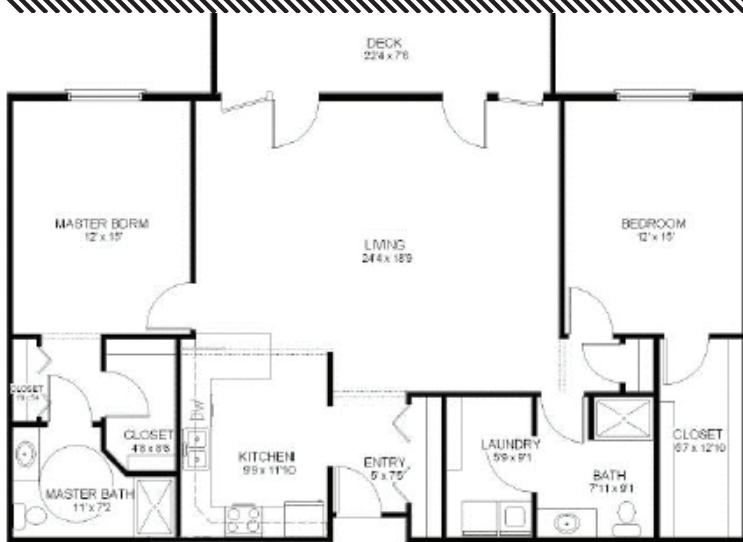

## Vennehjem

**Oslo North or South: 1589 sq. ft.** Entry fee: \$210,722 Monthly fee: \$1,590.29 Rent Add'l: \$878  
Unit #: 118, 218, 107, 207

**Voss: 1429 sq. ft.**  
Entry fee: \$189,504 Monthly fee: \$1,545.52  
Rent Add'l: \$790 Unit #: 115, 212, 215

**Aalesund: 1364 sq. ft.**  
Entry fee: \$180,884 Monthly fee: \$1,442.35  
Rent Add'l: \$754 Unit #: 17, 23, 117, 123, 217, 223

**Bergen: 1364 sq. ft.**  
Entry fee: \$180,884 Monthly fee: \$1,442.35  
Rent Add'l: \$754 Unit #: 24, 106, 124, 206, 224

**Telemark: 1345 sq. ft.**  
Entry fee: \$178,364 Monthly fee: \$1,426.38  
Rent Add'l: \$743 Unit #: 102, 104, 202, 204