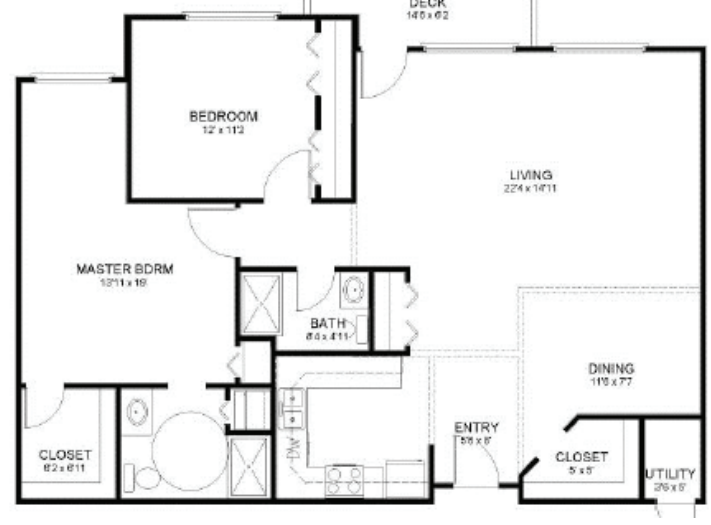

## Vennehjem

**Oslo North or South: 1589 sq. ft.** Entry fee: \$210,722 Monthly fee: \$1,590.29 Rent Add'l: \$878  
Unit #: 118, 218, 107, 207

**Voss: 1429 sq. ft.**  
Entry fee: \$189,504 Monthly fee: \$1,545.52  
Rent Add'l: \$790 Unit #: 115, 212, 215

**Aalesund: 1364 sq. ft.**  
Entry fee: \$180,884 Monthly fee: \$1,442.35  
Rent Add'l: \$754 Unit #: 17, 23, 117, 123, 217, 223

**Bergen: 1364 sq. ft.**  
Entry fee: \$180,884 Monthly fee: \$1,442.35  
Rent Add'l: \$754 Unit #: 24, 106, 124, 206, 224

**Telemark: 1345 sq. ft.**  
Entry fee: \$178,364 Monthly fee: \$1,426.38  
Rent Add'l: \$743 Unit #: 102, 104, 202, 204