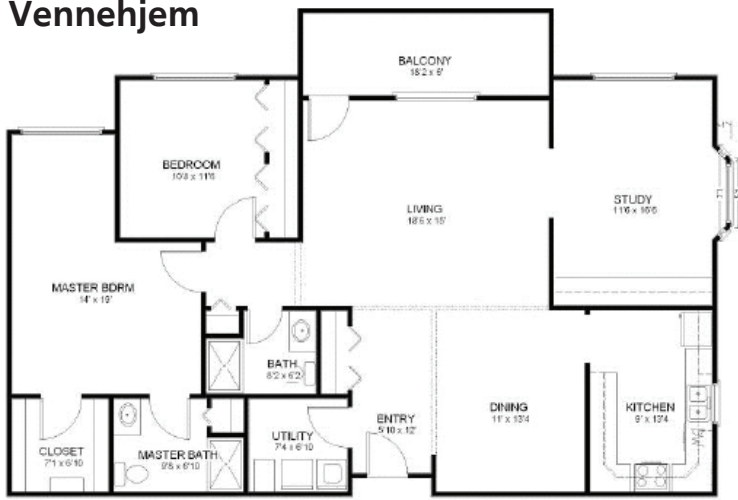

## Vennehjem

**Oslo North or South: 1589 sq. ft.** Entry fee: \$210,722 Monthly fee: \$1,590.29 Rent Add'l: \$878  
Unit #: 118, 218, 107, 207

**Voss: 1429 sq. ft.**  
Entry fee: \$189,504 Monthly fee: \$1,545.52  
Rent Add'l: \$790 Unit #: 115, 212, 215

**Aalesund: 1364 sq. ft.**  
Entry fee: \$180,884 Monthly fee: \$1,442.35  
Rent Add'l: \$754 Unit #: 17, 23, 117, 123, 217, 223

**Bergen: 1364 sq. ft.**  
Entry fee: \$180,884 Monthly fee: \$1,442.35  
Rent Add'l: \$754 Unit #: 24, 106, 124, 206, 224

**Telemark: 1345 sq. ft.**  
Entry fee: \$178,364 Monthly fee: \$1,426.38  
Rent Add'l: \$743 Unit #: 102, 104, 202, 204