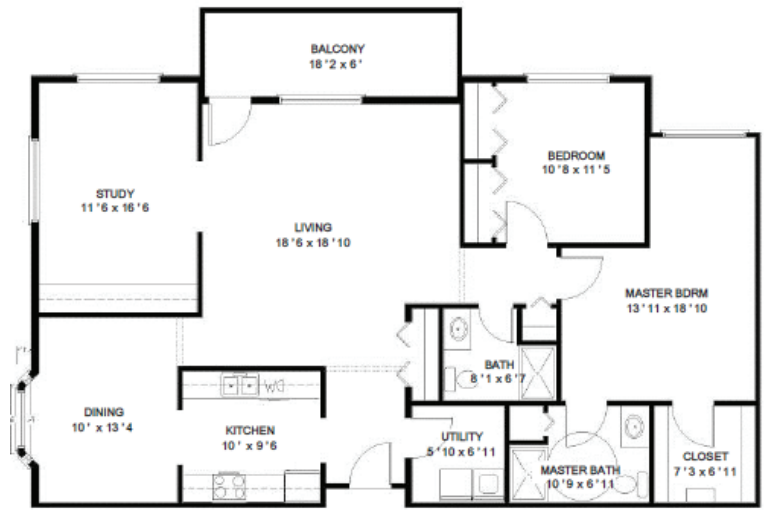

## Vennehjem

**Oslo North or South: 1589 sq. ft.** Entry fee: \$210,722 Monthly fee: \$1,590.29 Rent Add'l: \$878  
Unit #: 118, 218, 107, 207

**Voss: 1429 sq. ft.**  
Entry fee: \$189,504 Monthly fee: \$1,545.52  
Rent Add'l: \$790 Unit #: 115, 212, 215

**Aalesund: 1364 sq. ft.**  
Entry fee: \$180,884 Monthly fee: \$1,442.35  
Rent Add'l: \$754 Unit #: 17, 23, 117, 123, 217, 223

**Bergen: 1364 sq. ft.**  
Entry fee: \$180,884 Monthly fee: \$1,442.35  
Rent Add'l: \$754 Unit #: 24, 106, 124, 206, 224

**Telemark: 1345 sq. ft.**  
Entry fee: \$178,364 Monthly fee: \$1,426.38  
Rent Add'l: \$743 Unit #: 102, 104, 202, 204