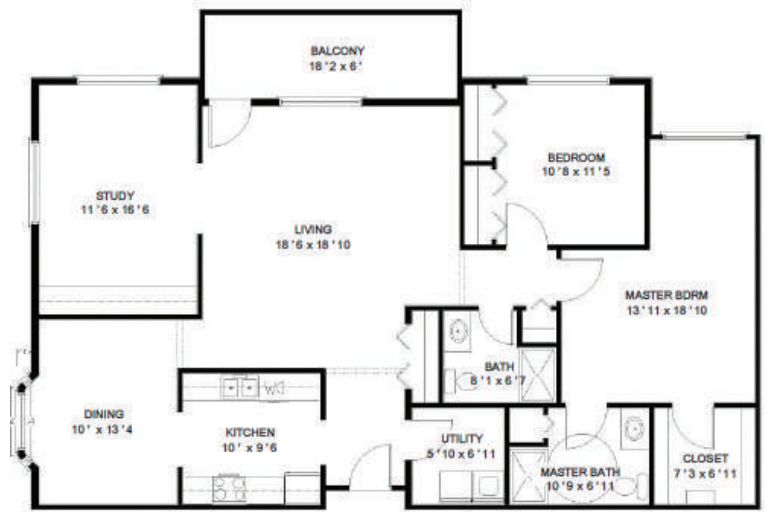

## Vennehjem

**Oslo North or South: 1589 sq. ft.** Entry fee: \$238,350 Monthly fee: \$1,590.29 Rent Add'l: \$993  
Unit #: 118, 218, 107, 207

**Voss: 1429 sq. ft.**  
Entry fee: \$214,350 Monthly fee: \$1,545.52  
Rent Add'l: \$893 Unit #: 115, 212, 215

**Aalesund: 1364 sq. ft.**  
Entry fee: \$204,600 Monthly fee: \$1,442.35  
Rent Add'l: \$853 Unit #: 17, 23, 117, 123, 217, 223

**Bergen: 1364 sq. ft.**  
Entry fee: \$204,600 Monthly fee: \$1,442.35  
Rent Add'l: \$853 Unit #: 24, 106, 124, 206, 224

**Telemark: 1345 sq. ft.**  
Entry fee: \$201,750 Monthly fee: \$1,426.38  
Rent Add'l: \$841 Unit #: 102, 104, 202, 204