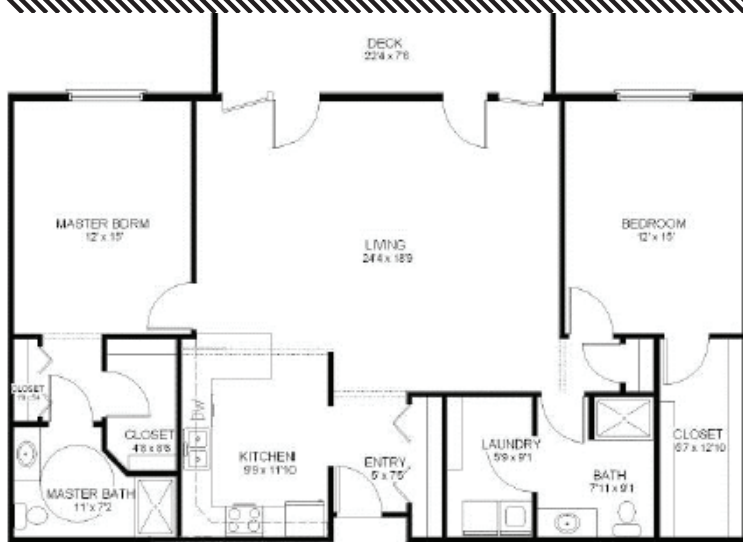

## Vennehjem

**Oslo North or South: 1589 sq. ft.** Entry fee: \$238,350 Monthly fee: \$1,590.29 Rent Add'l: \$993  
Unit #: 118, 218, 107, 207

**Voss: 1429 sq. ft.**  
Entry fee: \$214,350 Monthly fee: \$1,545.52  
Rent Add'l: \$893 Unit #: 115, 212, 215

**Aalesund: 1364 sq. ft.**  
Entry fee: \$204,600 Monthly fee: \$1,442.35  
Rent Add'l: \$853 Unit #: 17, 23, 117, 123, 217, 223

**Bergen: 1364 sq. ft.**  
Entry fee: \$204,600 Monthly fee: \$1,442.35  
Rent Add'l: \$853 Unit #: 24, 106, 124, 206, 224

**Telemark: 1345 sq. ft.**  
Entry fee: \$201,750 Monthly fee: \$1,426.38  
Rent Add'l: \$841 Unit #: 102, 104, 202, 204