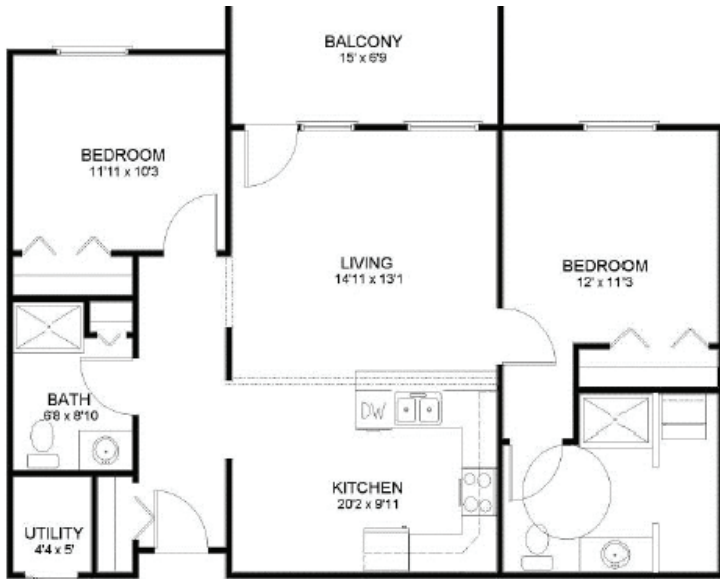

### Stavanger: 1255 sq. ft.

Entry fee: \$188,250 Monthly fee: \$1,355.16  
Rent Add'l: \$784

Unit #: 101, 103, 105, 111, 201, 122, 201, 203, 205, 211, 220, 222

### Lillehammer: 1164 sq. ft.

Entry fee: \$174,600 Monthly fee: \$1,312.16

Rent Add'l: \$728 Unit #: 113, 116, 213, 216