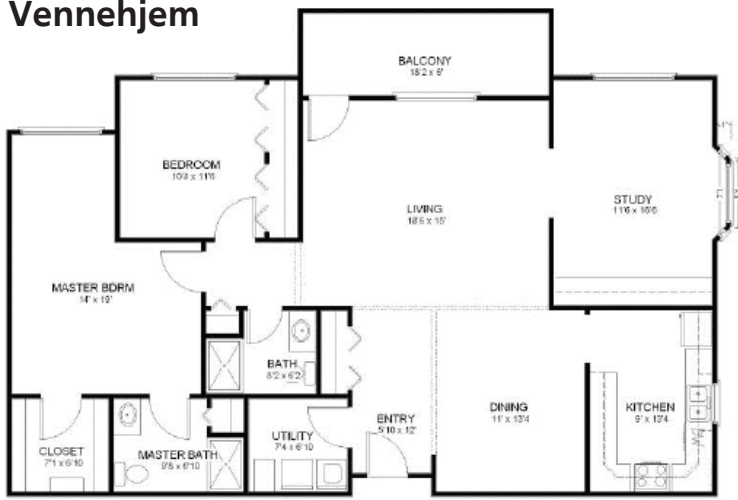

## Vennehjem

**Oslo North or South: 1589 sq. ft.** Entry fee: \$238,350 Monthly fee: \$1,590.29 Rent Add'l: \$993  
Unit #: 118, 218, 107, 207

**Voss: 1429 sq. ft.**  
Entry fee: \$214,350 Monthly fee: \$1,545.52  
Rent Add'l: \$893 Unit #: 115, 212, 215

**Aalesund: 1364 sq. ft.**  
Entry fee: \$204,600 Monthly fee: \$1,442.35  
Rent Add'l: \$853 Unit #: 17, 23, 117, 123, 217, 223

**Bergen: 1364 sq. ft.**  
Entry fee: \$204,600 Monthly fee: \$1,442.35  
Rent Add'l: \$853 Unit #: 24, 106, 124, 206, 224

**Telemark: 1345 sq. ft.**  
Entry fee: \$201,750 Monthly fee: \$1,426.38  
Rent Add'l: \$841 Unit #: 102, 104, 202, 204