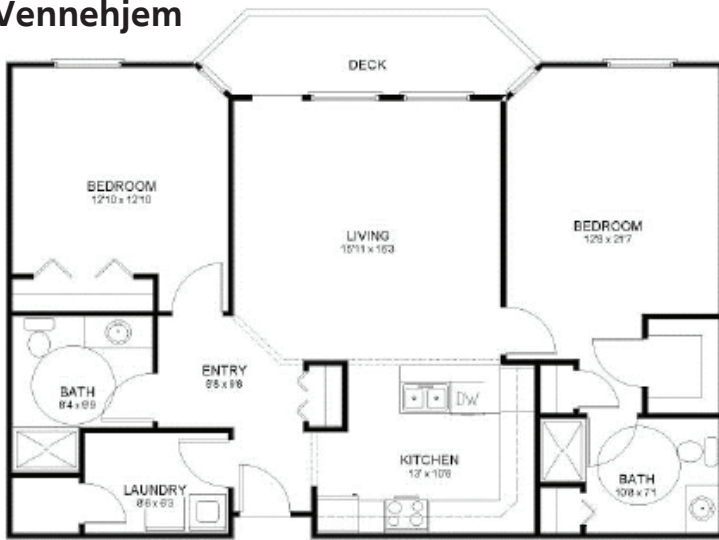

Vennehjem

Stavanger: 1255 sq. ft.

Entry fee: $188,250 Monthly fee: $1,355.16
Rent Add'l: $784

Unit #: 101, 103, 105, 111, 201, 122, 201, 203, 205, 211, 220, 222