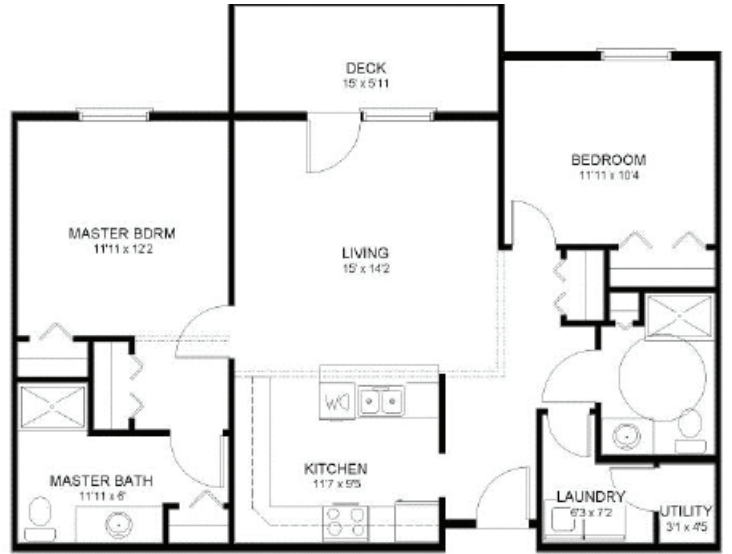

### Lillehammer: 1164 sq. ft.

Entry fee: \$174,600 Monthly fee: \$1,312.16

Rent Add'l: \$728 Unit #: 113, 116, 213, 216

### Trondheim A or B: 1059 sq. ft.

Entry fee: \$158,850 Monthly fee: \$1,215.16 Rent Add'l: \$662

Unit #: 21, 121, 221, 19, 119, 219