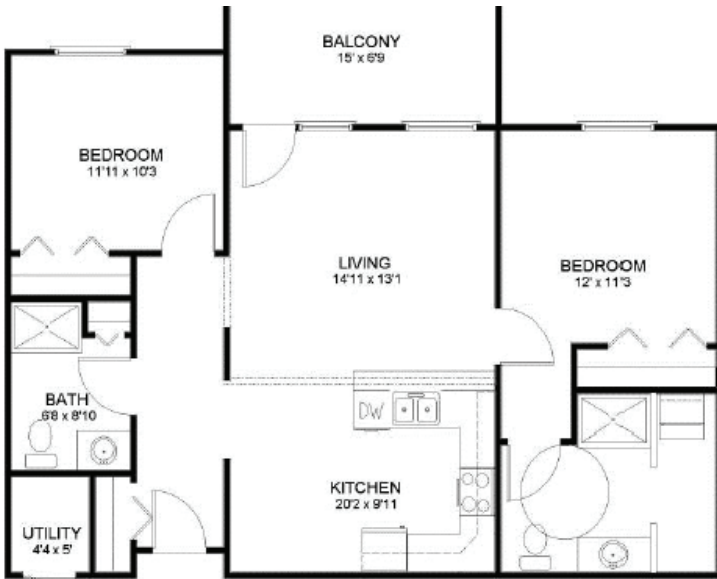

Aalesund: 1364 sq. ft.

Entry fee: \$204,600 Monthly fee: \$1,478.41
If renting add add'l: \$853 per month Unit #: 17, 23, 117, 123, 217, 223

Bergen: 1364 sq. ft.

Entry fee: \$204,600 Monthly fee: \$1,478.41
If renting add add'l: \$853 per month Unit #: 24, 106, 124, 206, 224

Telemark: 1345 sq. ft.

Entry fee: \$201,750 Monthly fee: \$1,462.04
If renting add add'l: \$841 per month Unit #: 102, 104, 202, 204

Vennehjem

Stavanger: 1255 sq. ft.

Entry fee: \$188,250 Monthly fee: \$1,389.04
If renting add add'l: \$784 per month

Unit #: 101, 103, 105, 111, 201, 122, 201, 203, 205, 211, 220, 222

Lillehammer: 1164 sq. ft.

Entry fee: \$174,600 Monthly fee: \$1,344.96

If renting add add'l: \$728 per month Unit #: 113, 116, 213, 216

Trondheim A or B: 1059 sq. ft. Entry fee: \$158,850 Monthly fee: \$1,245.54

Rent Add'l: \$662 per month Unit #: 21, 121, 221, 19, 119, 219

Valdres: 534 sq. ft.

Entry fee: \$84,077
Monthly fee: \$944.66
If renting add add'l: \$350 per month

Unit #: 109, 110, 209, 210

Oppdal: 710 sq. ft.