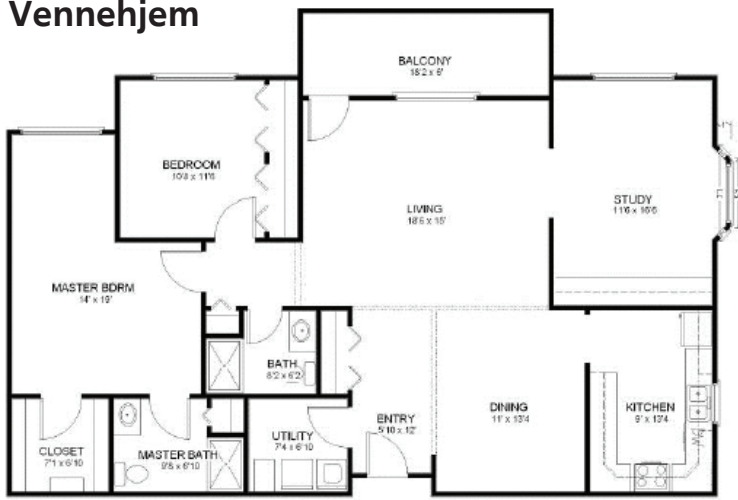

Vennehjem

Oslo North or South: 1589 sq. ft. Entry fee: \$238,350 Monthly fee: \$1,630.05

If renting add add'l: \$993 per month Unit #: 118, 218, 107, 207

Voss: 1429 sq. ft.

Entry fee: \$214,350 Monthly fee: \$1,584.16
If renting add add'l: \$893 per month Unit #: 115, 212, 215

Aalesund: 1364 sq. ft.

Entry fee: \$204,600 Monthly fee: \$1,478.41
If renting add add'l: \$853 per month Unit #: 17, 23, 117, 123, 217, 223

Bergen: 1364 sq. ft.

Entry fee: \$204,600 Monthly fee: \$1,478.41
If renting add add'l: \$853 per month Unit #: 24, 106, 124, 206, 224

Telemark: 1345 sq. ft.

Entry fee: \$201,750 Monthly fee: \$1,462.04
If renting add add'l: \$841 per month Unit #: 102, 104, 202, 204

Vennehjem

Stavanger: 1255 sq. ft.

Entry fee: \$188,250 Monthly fee: \$1,389.04
If renting add add'l: \$784 per month

Unit #: 101, 103, 105, 111, 201, 122, 201, 203, 205, 211, 220, 222

Lillehammer: 1164 sq. ft.

Entry fee: \$174,600 Monthly fee: \$1,344.96

If renting add add'l: \$728 per month Unit #: 113, 116, 213, 216

Trondheim A or B: 1059 sq. ft. Entry fee: \$158,850 Monthly fee: \$1,245.54