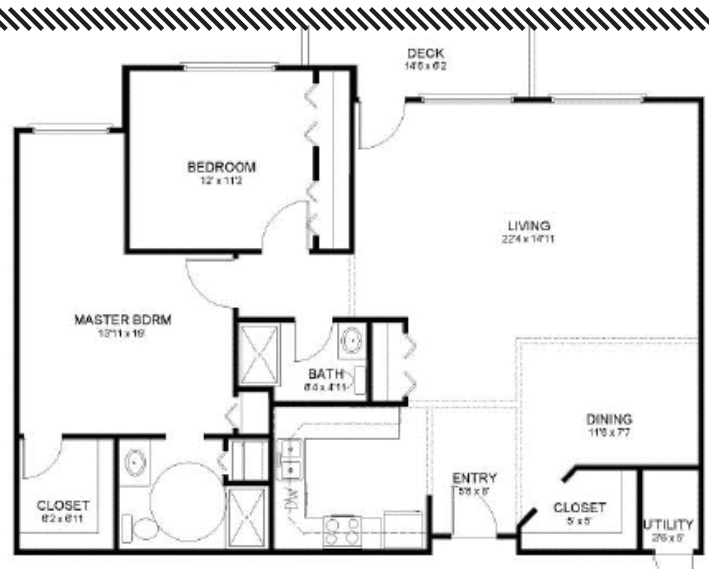

Vennehjem

Oslo North or South: 1589 sq. ft. Entry fee: \$238,350 Monthly fee: \$1,630.05

If renting add add'l: \$993 per month Unit #: 118, 218, 107, 207

Voss: 1429 sq. ft.

Entry fee: \$214,350 Monthly fee: \$1,584.16
If renting add add'l: \$893 per month Unit #: 115, 212, 215

Aalesund: 1364 sq. ft.

Entry fee: \$204,600 Monthly fee: \$1,478.41
If renting add add'l: \$853 per month Unit #: 17, 23, 117, 123, 217, 223

Bergen: 1364 sq. ft.

Entry fee: \$204,600 Monthly fee: \$1,478.41
If renting add add'l: \$853 per month Unit #: 24, 106, 124, 206, 224

Unit #: 101, 103, 105, 111, 201, 122, 201, 203, 205, 211, 220, 222

Lillehammer: 1164 sq. ft.

Entry fee: \$174,600 Monthly fee: \$1,344.96

If renting add add'l: \$728 per month Unit #: 113, 116, 213, 216

Trondheim A or B: 1059 sq. ft. Entry fee: \$158,850 Monthly fee: \$1,245.54