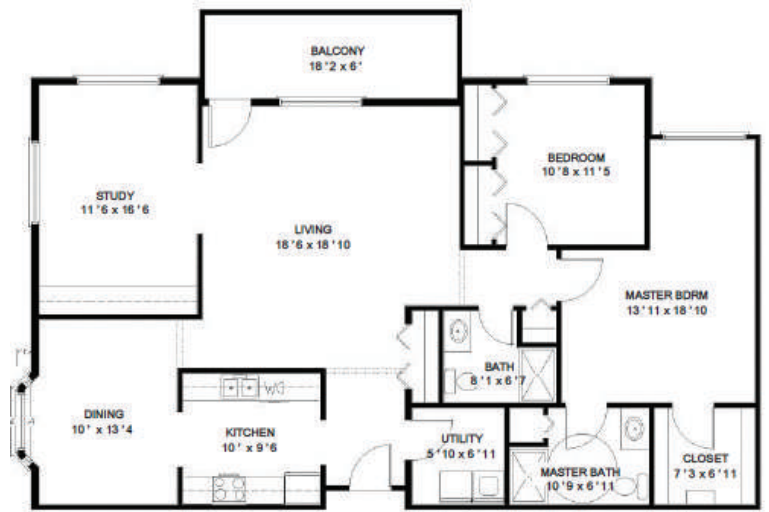

Vennehjem

Oslo North or South: 1589 sq. ft. Entry fee: \$238,350 Monthly fee: \$1,630.05

If renting add add'l: \$993 per month Unit #: 118, 218, 107, 207

Voss: 1429 sq. ft.

Entry fee: \$214,350 Monthly fee: \$1,584.16
If renting add add'l: \$893 per month Unit #: 115, 212, 215

Aalesund: 1364 sq. ft.

Entry fee: \$204,600 Monthly fee: \$1,478.41
If renting add add'l: \$853 per month Unit #: 17, 23, 117, 123, 217, 223

Bergen: 1364 sq. ft.

Entry fee: \$204,600 Monthly fee: \$1,478.41
If renting add add'l: \$853 per month Unit #: 24, 106, 124, 206, 224

Unit #: 101, 103, 105, 111, 201, 122, 201, 203, 205, 211, 220, 222

Lillehammer: 1164 sq. ft.

Entry fee: \$174,600 Monthly fee: \$1,344.96

If renting add add'l: \$728 per month Unit #: 113, 116, 213, 216

Trondheim A or B: 1059 sq. ft. Entry fee: \$158,850 Monthly fee: \$1,245.54

Rent Add'l: \$662 per month Unit #: 21, 121, 221, 19, 119, 219

Valdres: 534 sq. ft.

Entry fee: \$84,077
Monthly fee: \$944.66
If renting add add'l: \$350 per month

Unit #: 109, 110, 209, 210

Oppdal: 710 sq. ft.