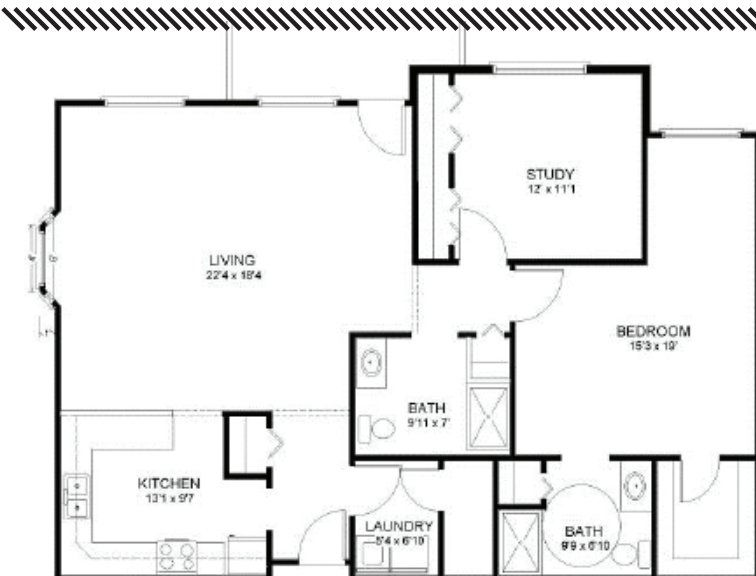

Vennehjem

Oslo North or South: 1589 sq. ft. Entry fee: \$238,350 Monthly fee: \$1,630.05

If renting add add'l: \$993 per month Unit #: 118, 218, 107, 207

Voss: 1429 sq. ft.

Entry fee: \$214,350 Monthly fee: \$1,584.16
If renting add add'l: \$893 per month Unit #: 115, 212, 215

Aalesund: 1364 sq. ft.

Entry fee: \$204,600 Monthly fee: \$1,478.41
If renting add add'l: \$853 per month Unit #: 17, 23, 117, 123, 217, 223

Bergen: 1364 sq. ft.

Entry fee: \$204,600 Monthly fee: \$1,478.41
If renting add add'l: \$853 per month Unit #: 24, 106, 124, 206, 224

Telemark: 1345 sq. ft.

Entry fee: \$201,750 Monthly fee: \$1,462.04
If renting add add'l: \$841 per month Unit #: 102, 104, 202, 204

Vennehjem

Stavanger: 1255 sq. ft.

Entry fee: \$188,250 Monthly fee: \$1,389.04
If renting add add'l: \$784 per month

Unit #: 101, 103, 105, 111, 201, 122, 201, 203, 205, 211, 220, 222

Lillehammer: 1164 sq. ft.

Entry fee: \$174,600 Monthly fee: \$1,344.96

If renting add add'l: \$728 per month Unit #: 113, 116, 213, 216

Trondheim A or B: 1059 sq. ft. Entry fee: \$158,850 Monthly fee: \$1,245.54