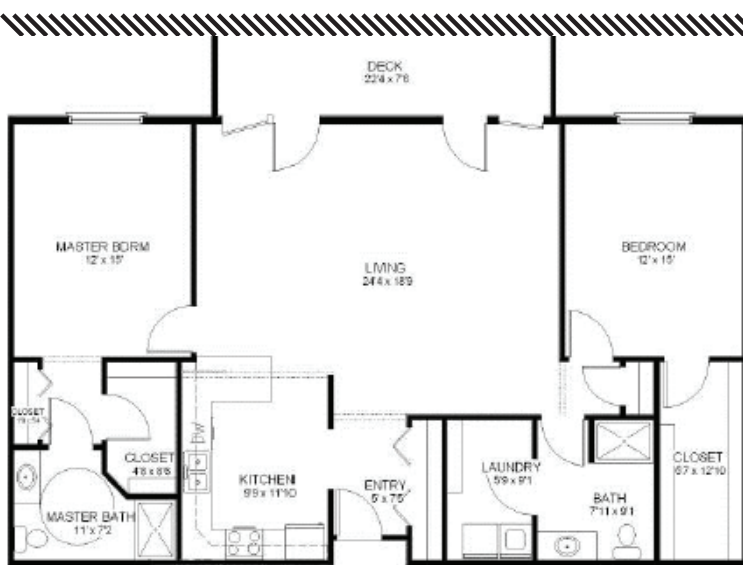

Vennehjem

Oslo North or South: 1589 sq. ft. Entry fee: \$238,350 Monthly fee: \$1,630.05

If renting add add'l: \$993 per month Unit #: 118, 218, 107, 207

Voss: 1429 sq. ft.

Entry fee: \$214,350 Monthly fee: \$1,584.16
If renting add add'l: \$893 per month Unit #: 115, 212, 215

Aalesund: 1364 sq. ft.

Entry fee: \$204,600 Monthly fee: \$1,478.41
If renting add add'l: \$853 per month Unit #: 17, 23, 117, 123, 217, 223

Bergen: 1364 sq. ft.

Entry fee: \$204,600 Monthly fee: \$1,478.41
If renting add add'l: \$853 per month Unit #: 24, 106, 124, 206, 224

Telemark: 1345 sq. ft.

Entry fee: \$201,750 Monthly fee: \$1,462.04
If renting add add'l: \$841 per month Unit #: 102, 104, 202, 204

Vennehjem

Stavanger: 1255 sq. ft.

Entry fee: \$188,250 Monthly fee: \$1,389.04
If renting add add'l: \$784 per month

Unit #: 101, 103, 105, 111, 201, 122, 201, 203, 205, 211, 220, 222

Lillehammer: 1164 sq. ft.

Entry fee: \$174,600 Monthly fee: \$1,344.96

If renting add add'l: \$728 per month Unit #: 113, 116, 213, 216

Trondheim A or B: 1059 sq. ft. Entry fee: \$158,850 Monthly fee: \$1,245.54