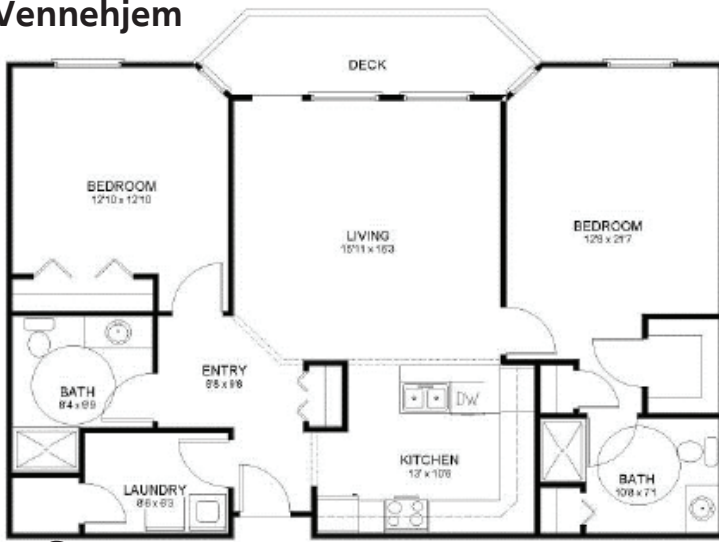

Vennehjem

Oslo North or South: 1589 sq. ft. Entry fee: \$238,350 Monthly fee: \$1,630.05

If renting add add'l: \$993 per month Unit #: 118, 218, 107, 207

Voss: 1429 sq. ft.

Entry fee: \$214,350 Monthly fee: \$1,584.16
If renting add add'l: \$893 per month Unit #: 115, 212, 215

Aalesund: 1364 sq. ft.

Entry fee: \$204,600 Monthly fee: \$1,478.41
If renting add add'l: \$853 per month Unit #: 17, 23, 117, 123, 217, 223

Bergen: 1364 sq. ft.

Entry fee: \$204,600 Monthly fee: \$1,478.41
If renting add add'l: \$853 per month Unit #: 24, 106, 124, 206, 224

Telemark: 1345 sq. ft.

Entry fee: \$201,750 Monthly fee: \$1,462.04
If renting add add'l: \$841 per month Unit #: 102, 104, 202, 204

Vennehjem

Stavanger: 1255 sq. ft.

Entry fee: \$188,250 Monthly fee: \$1,389.04
If renting add add'l: \$784 per month

Unit #: 101, 103, 105, 111, 201, 122, 201, 203, 205, 211, 220, 222

Lillehammer: 1164 sq. ft.

Entry fee: \$174,600 Monthly fee: \$1,344.96

If renting add add'l: \$728 per month Unit #: 113, 116, 213, 216

Trondheim A or B: 1059 sq. ft. Entry fee: \$158,850 Monthly fee: \$1,245.54