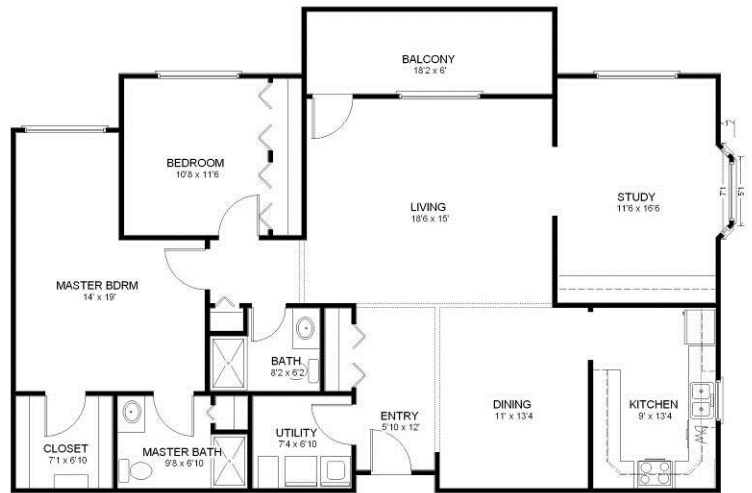

Bergen at Vennehjem  
1364 sq. ft.

Oslo North at Vennehjem  
1589 sq. ft.

Voss at Vennehjem  
1429 sq. ft.

Oslo South at Vennehjem  
1589 sq. ft.

Individual Units may vary slightly

Lillehammer at Vennehjem  
1164 sq. ft.

Telemark at Vennehjem  
1345 sq. ft.

Stavanger at Vennehjem  
1255 sq. ft.

Aalesund at Vennehjem  
1364 sq. ft.

Individual Units may vary slightly

Valdres at Vennehjem  
634 sq. ft.

Trondheim A at Vennehjem  
1059 sq. ft.

Oppdal at Vennehjem  
710 sq. ft.

Trondheim B at Vennehjem  
1059 sq. ft.

Individual Units may vary slightly