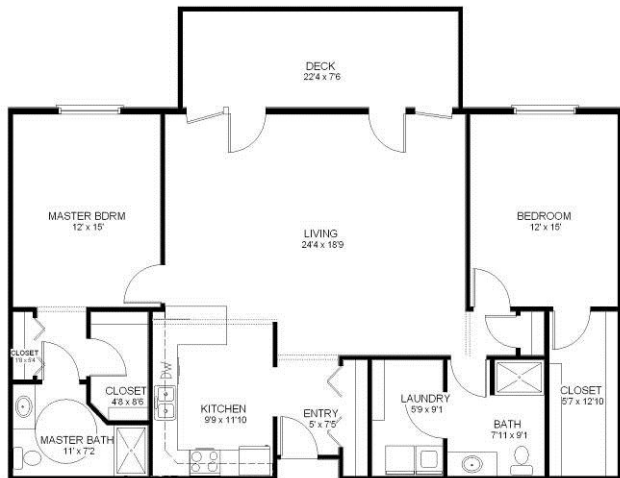

Bergen at Vennehjem  
1364 sq. ft.

Oslo North at Vennehjem  
1589 sq. ft.

Voss at Vennehjem  
1429 sq. ft.

Oslo South at Vennehjem  
1589 sq. ft.

Individual Units may vary slightly

Lillehammer at Vennehjem  
1164 sq. ft.

Telemark at Vennehjem  
1345 sq. ft.

Stavanger at Vennehjem  
1255 sq. ft.

Aalesund at Vennehjem  
1364 sq. ft.

Individual Units may vary slightly

Valdres at Vennehjem  
634 sq. ft.

Trondheim A at Vennehjem  
1059 sq. ft.

Oppdal at Vennehjem  
710 sq. ft.

Trondheim B at Vennehjem  
1059 sq. ft.

Individual Units may vary slightly