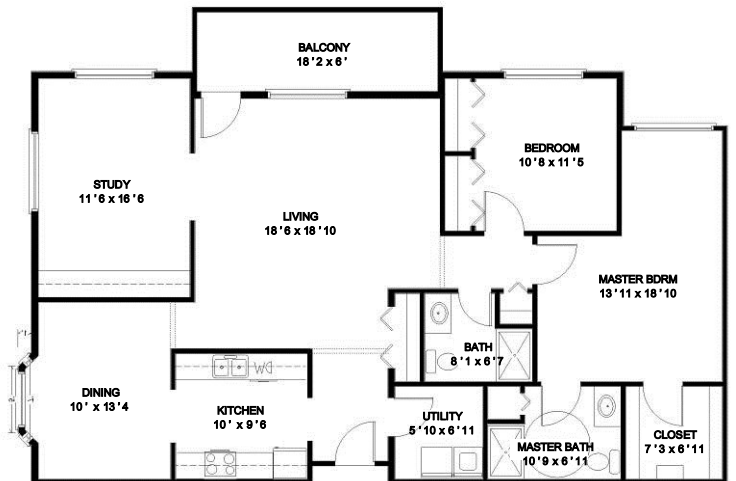

Bergen at Vennehjem  
1364 sq. ft.

Oslo North at Vennehjem  
1589 sq. ft.

Voss at Vennehjem  
1429 sq. ft.

Oslo South at Vennehjem  
1589 sq. ft.

Individual Units may vary slightly

Lillehammer at Vennehjem  
1164 sq. ft.

Telemark at Vennehjem  
1345 sq. ft.

Stavanger at Vennehjem  
1255 sq. ft.

Aalesund at Vennehjem  
1364 sq. ft.

Individual Units may vary slightly

Valdres at Vennehjem  
634 sq. ft.

Trondheim A at Vennehjem  
1059 sq. ft.

Oppdal at Vennehjem  
710 sq. ft.

Trondheim B at Vennehjem  
1059 sq. ft.

Individual Units may vary slightly