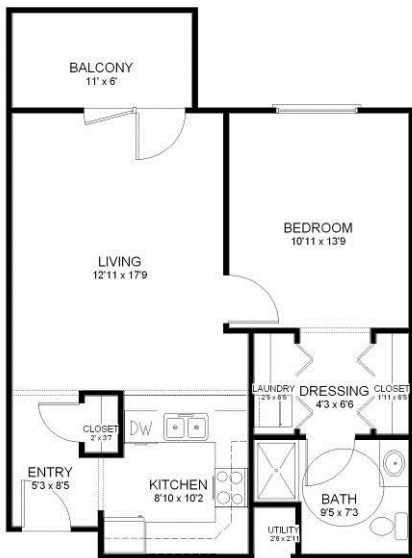

Bergen at Vennehjem  
1364 sq. ft.

Oslo North at Vennehjem  
1589 sq. ft.

Voss at Vennehjem  
1429 sq. ft.

Oslo South at Vennehjem  
1589 sq. ft.

Individual Units may vary slightly

Lillehammer at Vennehjem  
1164 sq. ft.

Telemark at Vennehjem  
1345 sq. ft.

Stavanger at Vennehjem  
1255 sq. ft.

Aalesund at Vennehjem  
1364 sq. ft.

Individual Units may vary slightly

Valdres at Vennehjem  
634 sq. ft.

Trondheim A at Vennehjem  
1059 sq. ft.

Oppdal at Vennehjem  
710 sq. ft.

Trondheim B at Vennehjem  
1059 sq. ft.

Individual Units may vary slightly