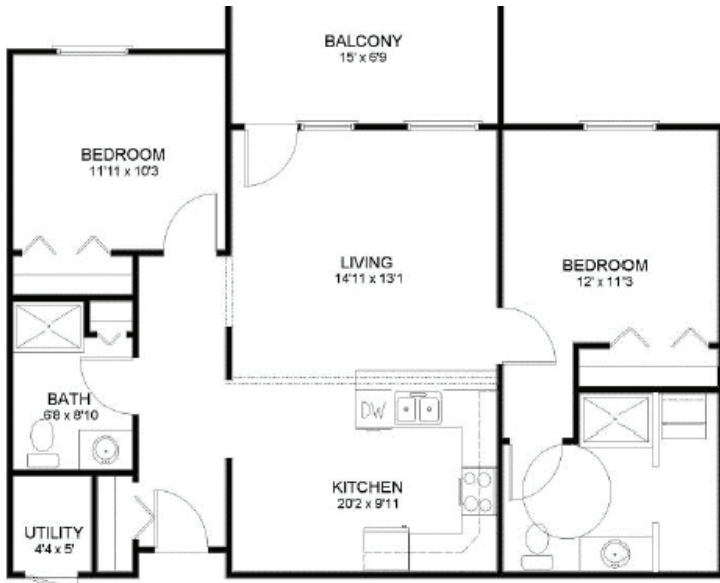

Bergen: 1364 sq. ft.

Entry fee: \$177,320 Monthly fee: \$1,408.01

Telemark: 1345 sq. ft.

Entry fee: \$174,850 Monthly fee: \$1,392.42

Vennehjem

Stavanger: 1255 sq. ft.

Entry fee: \$163,150 Monthly fee: \$1,322.89

Lillehammer: 1164 sq. ft.

Entry fee: \$151,320 Monthly fee: \$1,280.92

Trondheim A or B: 1059 sq. ft.

Entry fee: \$137,670 Monthly fee: \$1,186.22

Valdres: 534 sq. ft.

Entry fee: \$82,420
Monthly fee: \$899.68