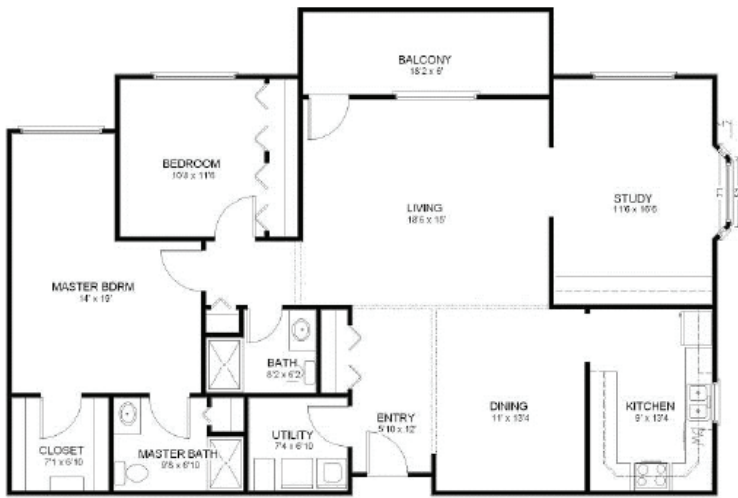

Vennehjem

Oslo North or South: 1589 sq. ft. Entry fee: \$206,570 Monthly fee: \$1,552.43

Voss: 1429 sq. ft.

Entry fee: \$185,770 Monthly fee: \$1,508.72

Aalesund: 1364 sq. ft.

Entry fee: \$177,320 Monthly fee: \$1,408.01

Bergen: 1364 sq. ft.

Entry fee: \$177,320 Monthly fee: \$1,408.01

Telemark: 1345 sq. ft.

Entry fee: \$174,850 Monthly fee: \$1,392.42

Vennehjem

Stavanger: 1255 sq. ft.

Entry fee: \$163,150 Monthly fee: \$1,322.89

Lillehammer: 1164 sq. ft.

Entry fee: \$151,320 Monthly fee: \$1,280.92

Trondheim A or B: 1059 sq. ft.

Entry fee: \$137,670 Monthly fee: \$1,186.22

Valdres: 534 sq. ft.

Entry fee: \$82,420
Monthly fee: \$899.68