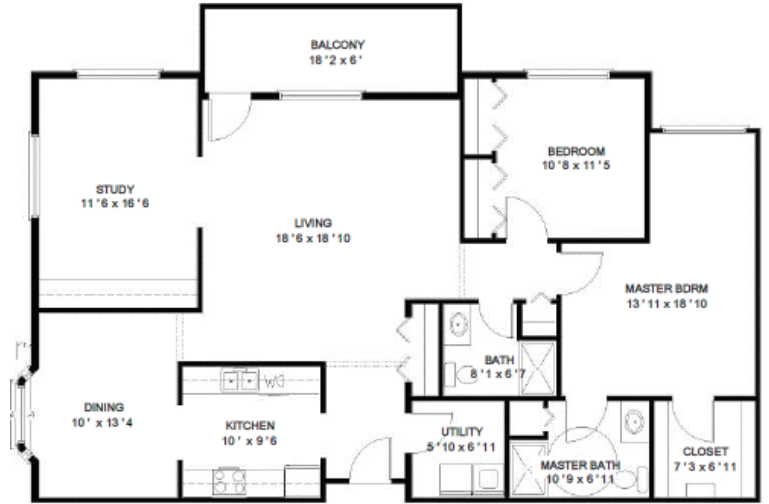

Vennehjem

Oslo North or South: 1589 sq. ft. Entry fee: \$206,570 Monthly fee: \$1,552.43

Voss: 1429 sq. ft.

Entry fee: \$185,770 Monthly fee: \$1,508.72

Aalesund: 1364 sq. ft.

Entry fee: \$177,320 Monthly fee: \$1,408.01

Bergen: 1364 sq. ft.

Entry fee: \$177,320 Monthly fee: \$1,408.01

Telemark: 1345 sq. ft.

Entry fee: \$174,850 Monthly fee: \$1,392.42

Vennehjem

Stavanger: 1255 sq. ft.

Entry fee: \$163,150 Monthly fee: \$1,322.89

Lillehammer: 1164 sq. ft.

Entry fee: \$151,320 Monthly fee: \$1,280.92

Trondheim A or B: 1059 sq. ft.

Entry fee: \$137,670 Monthly fee: \$1,186.22

Valdres: 534 sq. ft.

Entry fee: \$82,420
Monthly fee: \$899.68