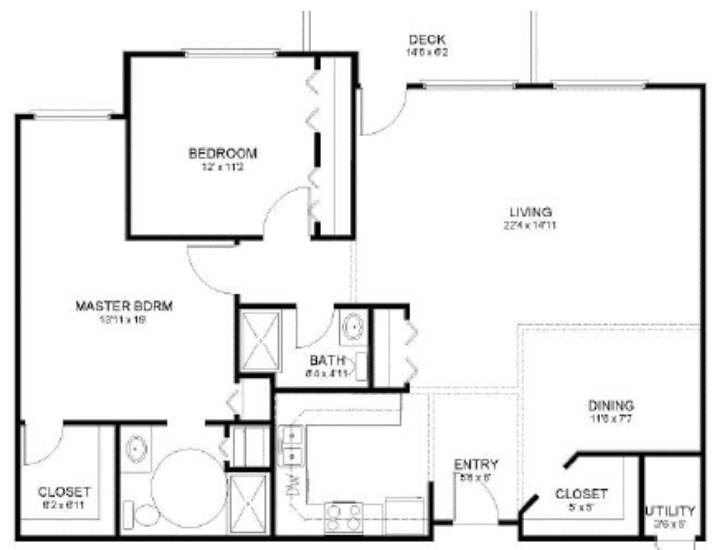

Vennehjem

Oslo North or South: 1589 sq. ft. Entry fee: \$206,570 Monthly fee: \$1,552.43

Voss: 1429 sq. ft.

Entry fee: \$185,770 Monthly fee: \$1,508.72

Aalesund: 1364 sq. ft.

Entry fee: \$177,320 Monthly fee: \$1,408.01

Bergen: 1364 sq. ft.

Entry fee: \$177,320 Monthly fee: \$1,408.01

Telemark: 1345 sq. ft.

Entry fee: \$174,850 Monthly fee: \$1,392.42

Vennehjem

Stavanger: 1255 sq. ft.

Entry fee: \$163,150 Monthly fee: \$1,322.89

Lillehammer: 1164 sq. ft.

Entry fee: \$151,320 Monthly fee: \$1,280.92

Trondheim A or B: 1059 sq. ft.

Entry fee: \$137,670 Monthly fee: \$1,186.22

Valdres: 534 sq. ft.

Entry fee: \$82,420
Monthly fee: \$899.68