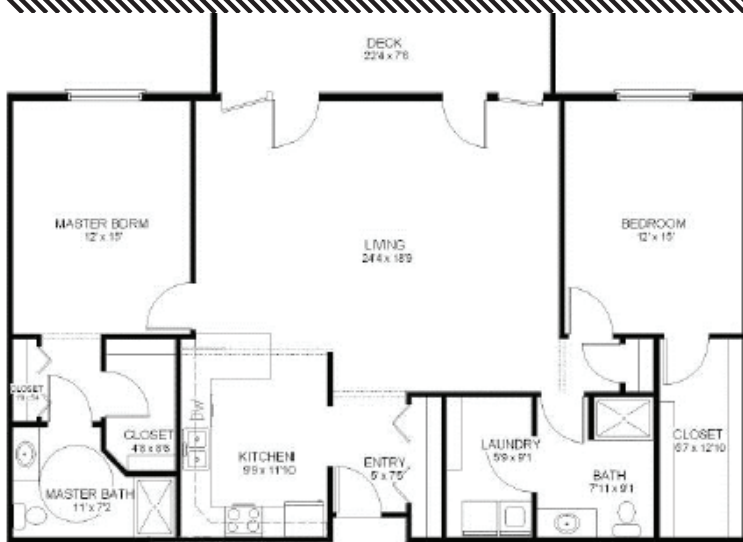

Vennehjem

Oslo North or South: 1589 sq. ft. Entry fee: \$206,570 Monthly fee: \$1,552.43

Voss: 1429 sq. ft.

Entry fee: \$185,770 Monthly fee: \$1,508.72

Aalesund: 1364 sq. ft.

Entry fee: \$177,320 Monthly fee: \$1,408.01

Bergen: 1364 sq. ft.

Entry fee: \$177,320 Monthly fee: \$1,408.01

Telemark: 1345 sq. ft.

Entry fee: \$174,850 Monthly fee: \$1,392.42

Vennehjem

Stavanger: 1255 sq. ft.

Entry fee: \$163,150 Monthly fee: \$1,322.89

Lillehammer: 1164 sq. ft.

Entry fee: \$151,320 Monthly fee: \$1,280.92

Trondheim A or B: 1059 sq. ft.

Entry fee: \$137,670 Monthly fee: \$1,186.22

Valdres: 534 sq. ft.

Entry fee: \$82,420
Monthly fee: \$899.68

Oppdal: 710 sq. ft.

Entry fee: \$92,300
Monthly fee: \$1,012.38