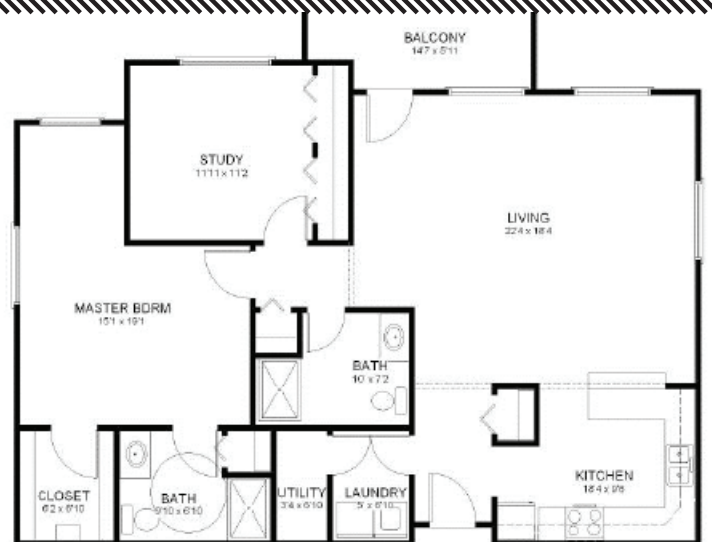

Vennehjem

Oslo North or South: 1589 sq. ft. Entry fee: \$206,570 Monthly fee: \$1,552.43

Voss: 1429 sq. ft.

Entry fee: \$185,770 Monthly fee: \$1,508.72

Aalesund: 1364 sq. ft.

Entry fee: \$177,320 Monthly fee: \$1,408.01

Bergen: 1364 sq. ft.

Entry fee: \$177,320 Monthly fee: \$1,408.01

Telemark: 1345 sq. ft.

Entry fee: \$174,850 Monthly fee: \$1,392.42

Vennehjem

Stavanger: 1255 sq. ft.

Entry fee: \$163,150 Monthly fee: \$1,322.89

Lillehammer: 1164 sq. ft.

Entry fee: \$151,320 Monthly fee: \$1,280.92

Trondheim A or B: 1059 sq. ft.

Entry fee: \$137,670 Monthly fee: \$1,186.22

Valdres: 534 sq. ft.

Entry fee: \$82,420
Monthly fee: \$899.68