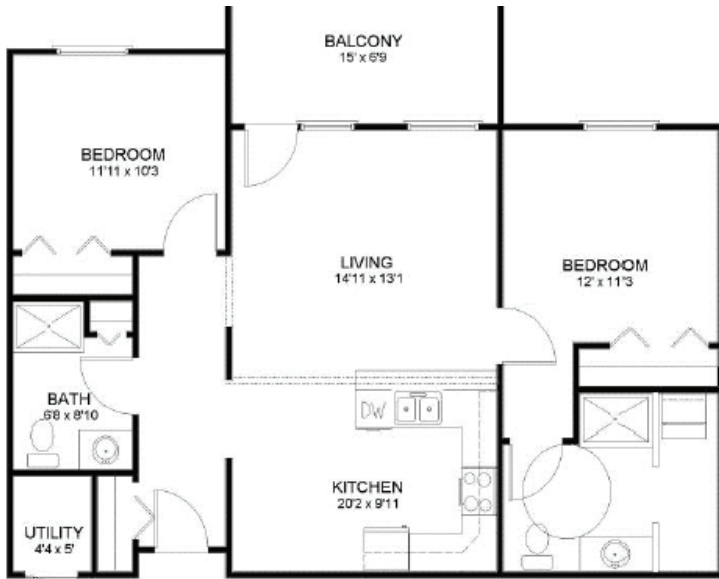

Vennehjem

Stavanger: 1255 sq. ft.

Entry fee: \$164,782 Monthly fee: \$1,355.16
Rent Add'l: \$687

Unit #: 101, 103, 105, 111, 1201, 122, 201, 203, 205, 211, 220, 222

Lillehammer: 1164 sq. ft.

Entry fee: \$152,834 Monthly fee: \$1,312.16

Rent Add'l: \$637 Unit #: 113, 116, 213, 216

Trondheim A or B: 1059 sq. ft.

Entry fee: \$139,047 Monthly fee: \$1,215.16 Rent Add'l: \$579

Unit #: 21, 121, 221, 19, 119, 219

Valdres: 534 sq. ft.

Entry fee: \$83,245
Monthly fee: \$921.62
Rent Add'l: \$347

Unit #: 109, 110, 209, 210

Oppdal: 710 sq. ft.

Entry fee: \$93,223
Monthly fee: \$1,037.07
Rent Add'l: \$388

Unit #: 115, 212, 215